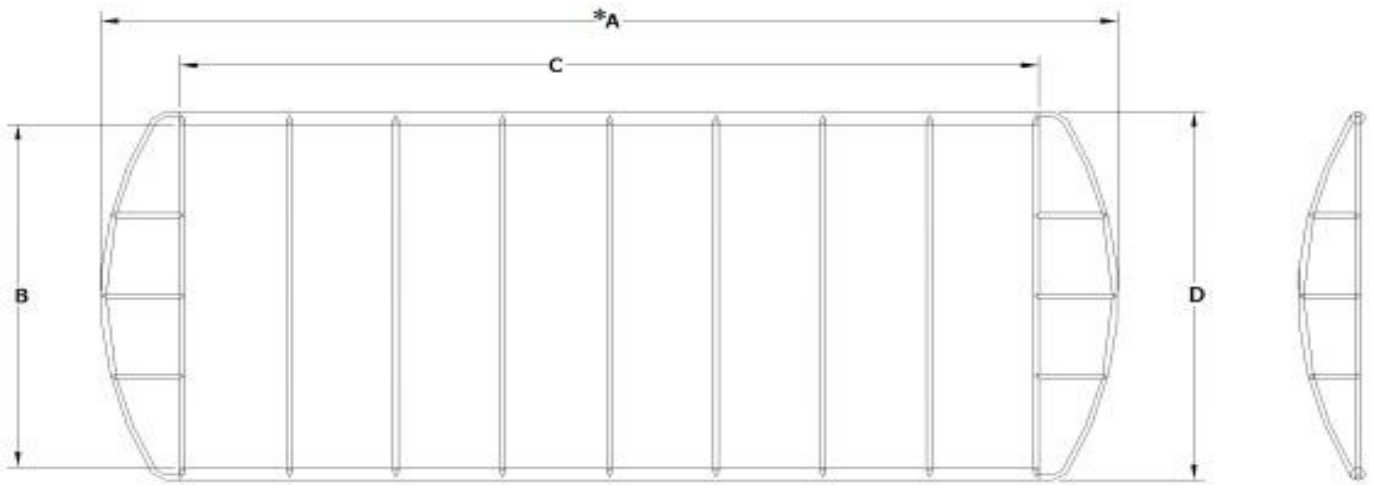

Measuring your SHORESTATION Dock Lift for Canopy

****All Measurements +/- one inch****

OUTSIDE DIMENSIONS:

- *A _____ Overall Length of Frame
- B _____ Inside Width of Frame
- C _____ Length of Side Rails (w/o ends)
- D _____ Outside Width of Frame